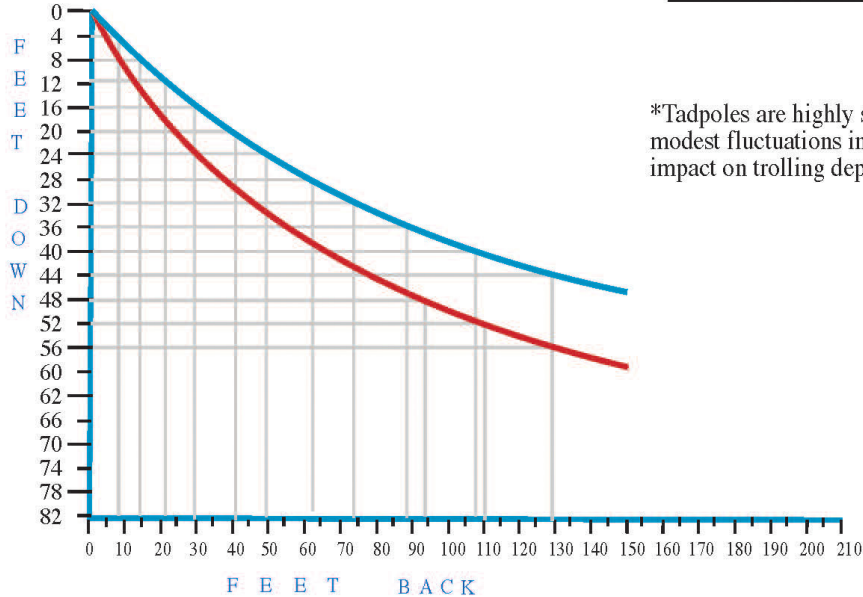

Off Shore Tackle OR36 MAGNUM

MAGNUM Tadpole
40# Braid (Approx. .0135)

PRECISION TROLLING DATA LLC
© 2013 by Precision Trolling Data, LLC. All rights reserved

*Tadpoles are highly speed dependant. Even modest fluctuations in speed dramatically impact on trolling depth!