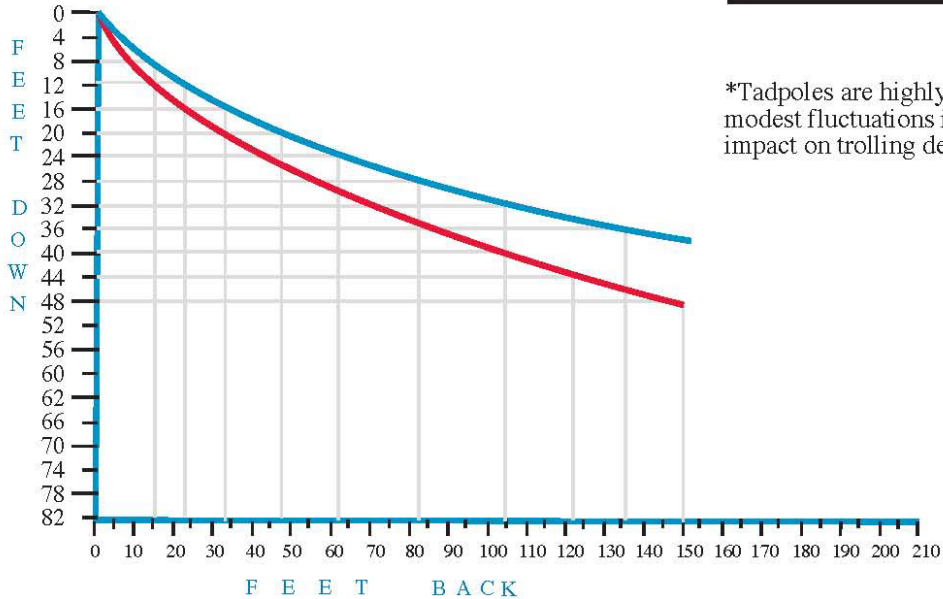

Off Shore Tackle OR36 MAGNUM

MAGNUM TADPOLE
20# Mono

PRECISION TROLLING DATA LLC 
© 2013 by Precision Trolling Data, LLC. All rights reserved

*Tadpoles are highly speed dependant. Even modest fluctuations in speed dramatically impact on trolling depth!