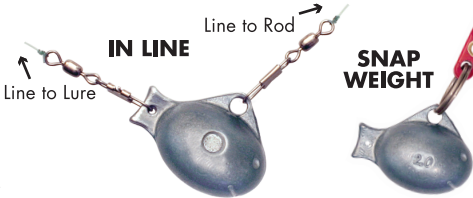

**For SNAP & IN LINE
Applications**

**TWO 1 1/2 oz.
PRO GUPPY WEIGHT**

WARNING: This product contains less than 1% lead, a chemical known to cause cancer, birth defects, and other reproductive harm. Wash your hands after handling this product.

OR20 1 1/2

GUPPY WEIGHT RIGGING SUGGESTIONS

(Snap Swivels, Split Ring, & OR16 Snap Weight Clip Not Included)

Official Depth Chart Information
Available Through
www.precisiontrollingdata.com