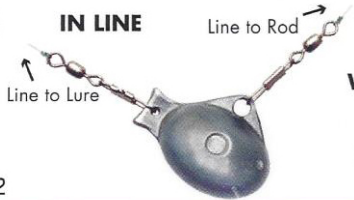

OR20 2

For SNAP & IN LINE Applications

**TWO 2 oz.
PRO GUPPY WEIGHT**

offshoretackle.com

WARNING: This product contains less than 1% lead, a chemical known to cause cancer, birth defects, and other reproductive harm. Wash your hands after handling this product.

OR20 2

GUPPY WEIGHT RIGGING SUGGESTIONS

(Snap Swivels, Split Ring, & OR16 Snap Weight Clip Not Included)

SNAP WEIGHT

DIVE CHARTS

SCAN. TROLL. CATCH FISH.

Dive Charts and other information always available 24/7 on our website www.offshoretackle.com