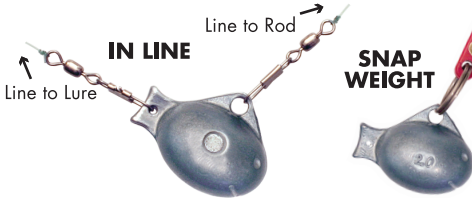

OR203

**For SNAP & IN LINE
Applications**

**ONE 3 oz.
PRO GUPPY WEIGHT**

WARNING: This product contains less than 1% lead, a chemical known to cause cancer, birth defects, and other reproductive harm. Wash your hands after handling this product.

OR20 3

GUPPY WEIGHT RIGGING SUGGESTIONS

(Snap Swivels, Split Ring, & OR16 Snap Weight Clip Not Included)

Official Depth Chart Information
Available Through
www.precisionrollingdata.com