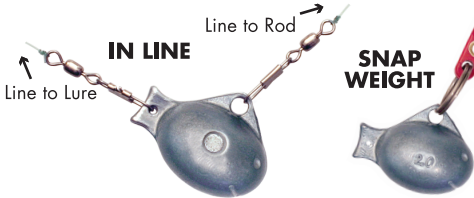

**OR203**

**For SNAP & IN LINE  
Applications**

**ONE 3 oz.  
PRO GUPPY WEIGHT**

**WARNING:** This product contains less than 1% lead, a chemical known to cause cancer, birth defects, and other reproductive harm. Wash your hands after handling this product.

## **GUPPY WEIGHT RIGGING SUGGESTIONS**

*(Snap Swivels, Split Ring, & OR16 Snap Weight Clip Not Included)*

Dive Charts and other information  
always available **24/7** on our website  
[www.offshoretackle.com](http://www.offshoretackle.com)