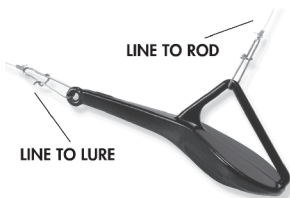

HOW TO VIDEO

SCAN. TROLL. CATCH FISH.

DIVE CHARTS

SCAN. TROLL. CATCH FISH.

**WHEN A FISH BITES, FRONT
SNAP SLIDES DOWN WHILE
FIGHTING FISH!**

OR36 1

0 23072 11001 9

Dive Charts and other information
always available **24/7** on our website
www.offshoretackle.com