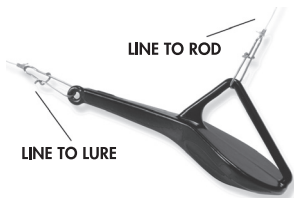

E

P

E

R

"Your Leader In Trolling Technology"

HOW TO USE YOUR TADPOLE

For **IN LINE** Applications

WARNING: This product contains less than 1% lead, a chemical known to cause cancer, birth defects, and other reproductive harm. Wash your hands after handling this product.

WHEN A FISH BITES, FRONT SNAP SLIDES DOWN WHILE FIGHTING FISH!

OR36 MAGNUM

Dive Charts and other information
always available **24/7** on our website
www.offshoretackle.com